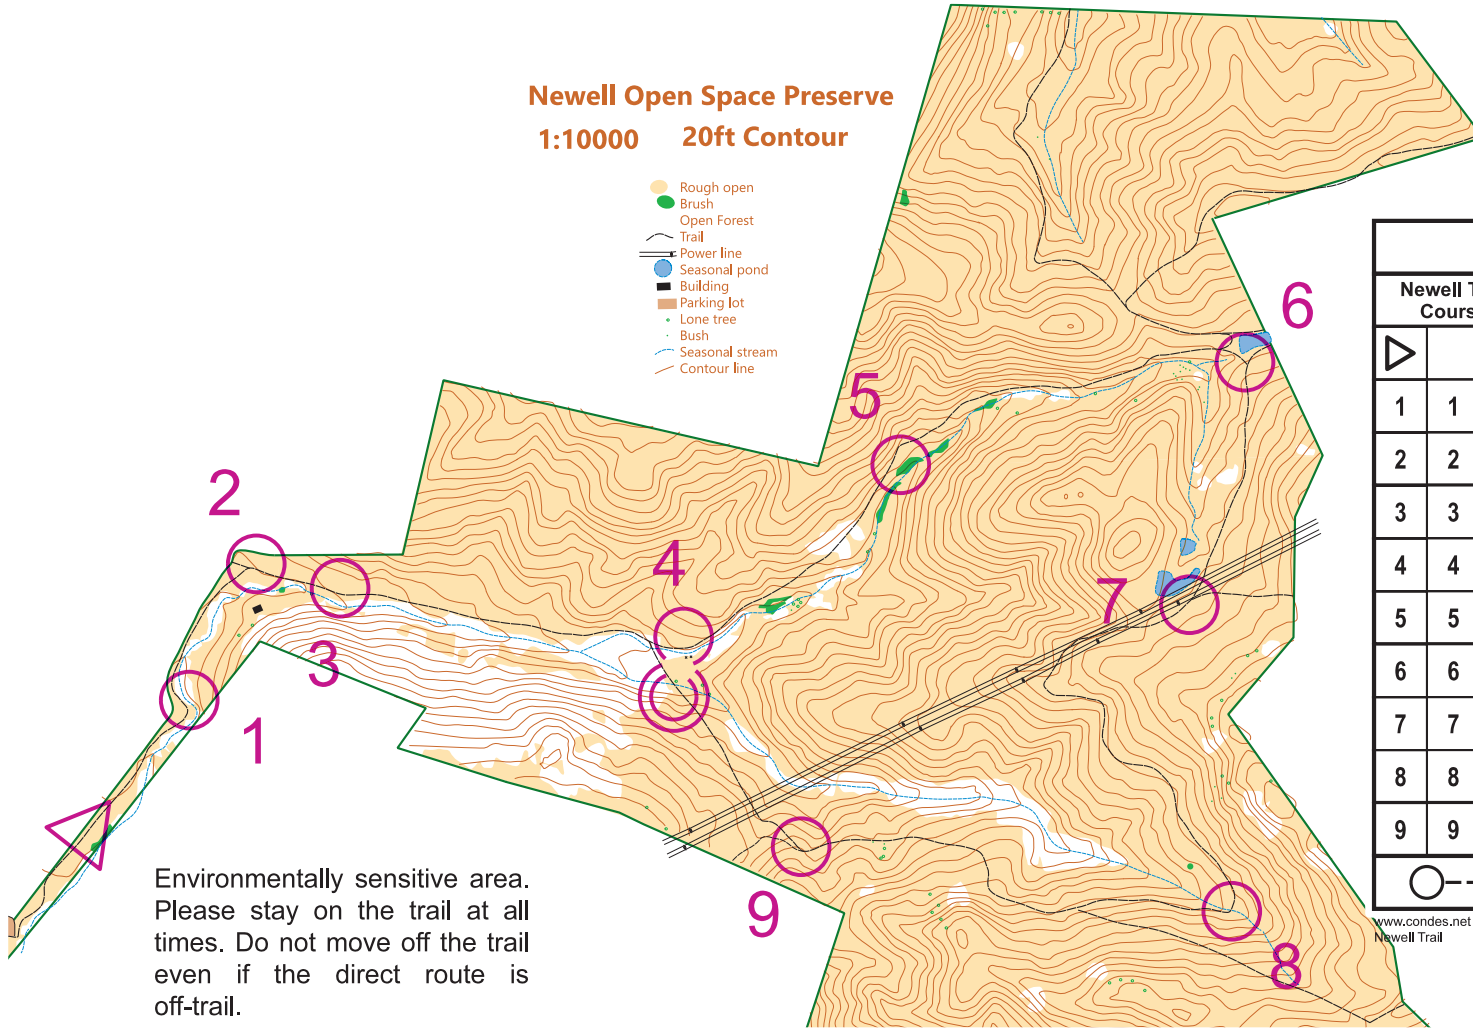

**Newell Open Space Preserve**  
**1:10000 20ft Contour**

-  Rough open
-  Brush
-  Open Forest
-  Trail
-  Power line
-  Seasonal pond
-  Building
-  Parking lot
-  Lone tree
-  Bush
-  Seasonal stream
-  Contour line

Environmentally sensitive area.  
 Please stay on the trail at all  
 times. Do not move off the trail  
 even if the direct route is  
 off-trail.

Newell Trail		
Newell Trail Course	12.0 km	
		Start
1	1	
2	2	Gate
3	3	
4	4	
5	5	Beyond Eucalyptus
6	6	Do not enter the mitigation ponds
7	7	
8	8	
9	9	
 --- 900 m ---> 		

www.condes.net 9.6.1 BAOC  
 Newell Trail